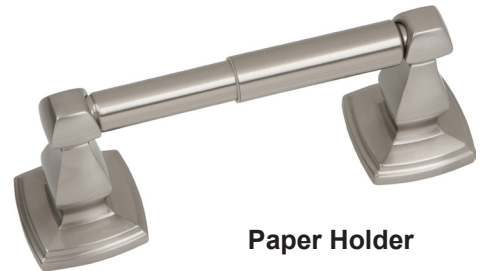

800

SERIES

*Euro Paper Holder
Edged Bronze*

*Towel Ring
Satin Nickel*

*Single Robe Hook
Satin Nickel*

*18" or 24" Towel Bar Set
Edged Bronze*

*Paper Holder
Bright Chrome*

THE DELANEY CO.

www.delaneyinc.com

Toll Free: 800.952.4430 Fax: 770.844.8658

**800 SERIES
BATHROOM ACCESSORIES**

Towel Ring

Euro Paper Holder

Paper Holder

Towel Bar Set

Double Robe Hook

PRICING

DESCRIPTION	MODEL #	WT/ LB	CTN QTY	US26			
				Polished Chrome	US15 Satin Nickel	US12P Edged Bronze	
Paper Holder (Metal Roller)	000	48 Lbs	50 Pcs	Item No.	588006	588008	588002
				List Price			
Euro Paper Holder	010	40 Lbs	50 Pcs	Item No.	588106	588108	588102
				List Price			
Towel Ring	050	37 Lbs	50 Pcs	Item No.	588506	588508	588502
				List Price			
Single Robe Hook	060	20 Lbs	50 Pcs	Item No.	588606	588608	588602
				List Price			
18" Towel Bar Set	118	59 Lbs	50 Pcs	Item No.	588186K	588188K	588182K
				List Price			
24" Towel Bar Set	124	64 Lbs	50 Pcs	Item No.	588246K	588248K	588242K
				List Price			
Towel Bar Post Only	200	42 Lbs	50 Pcs	Item No.	588206	588208	588202
				List Price			
3/4" Diameter 18" Towel Bar Only	4018	18 Lbs	50 Pcs	Item No.	540186	540188	540182
				List Price			
3/4" Diameter 24" Towel Bar Only	4024	22 Lbs	50 Pcs	Item No.	540246	540248	540242
				List Price			