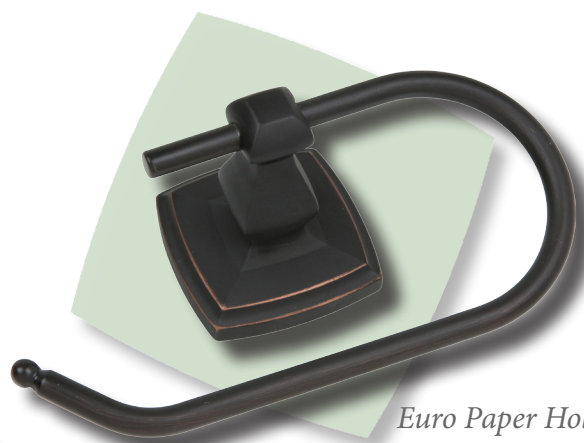

800

SERIES

*Euro Paper Holder
Edged Bronze*

*Towel Ring
Satin Nickel*

*Single Robe Hook
Satin Nickel*

*18" or 24" Towel Bar Set
Edged Bronze*

*Paper Holder
Bright Chrome*

THE DELANEY CO.

www.delaneyinc.com

Toll Free: 800.952.4430 Fax: 770.844.8658

**800 SERIES
BATHROOM ACCESSORIES**

Towel Ring

Euro Paper Holder

Paper Holder

Towel Bar Set

Double Robe Hook

PRICING

DESCRIPTION	MODEL #	WT/ LB	CTN QTY	US26			
				Polished Chrome	US15 Satin Nickel	US12P Edged Bronze	
Paper Holder (Metal Roller)	000	48 Lbs	50 Pcs	Item No.	588006	588008	588002
				List Price			
Euro Paper Holder	010	40 Lbs	50 Pcs	Item No.	588106	588108	588102
				List Price			
Towel Ring	050	37 Lbs	50 Pcs	Item No.	588506	588508	588502
				List Price			
Single Robe Hook	060	20 Lbs	50 Pcs	Item No.	588606	588608	588602
				List Price			
18" Towel Bar Set	118	59 Lbs	50 Pcs	Item No.	588186K	588188K	588182K
				List Price			
24" Towel Bar Set	124	64 Lbs	50 Pcs	Item No.	588246K	588248K	588242K
				List Price			
Towel Bar Post Only	200	42 Lbs	50 Pcs	Item No.	588206	588208	588202
				List Price			
3/4" Diameter 18" Towel Bar Only	4018	18 Lbs	50 Pcs	Item No.	540186	540188	540182
				List Price			
3/4" Diameter 24" Towel Bar Only	4024	22 Lbs	50 Pcs	Item No.	540246	540248	540242
				List Price			